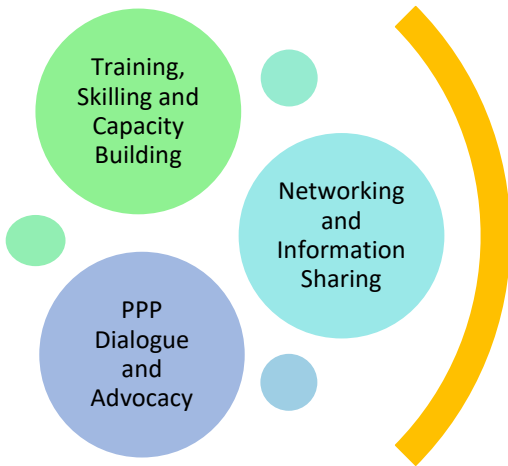

MEMBERSHIP MAP

UHF MEMBER BENEFITS

- Co-Chair PPPH Technical Working Group (MOH)
- Coordinator, Private Sector RMNCAH Platform (GFF)
- Member, Health Policy Advisory Committee (MOH)
- Member, Malaria Technical Working Group (MOH)
- Member, National Quality Improvement Committee (MOH)